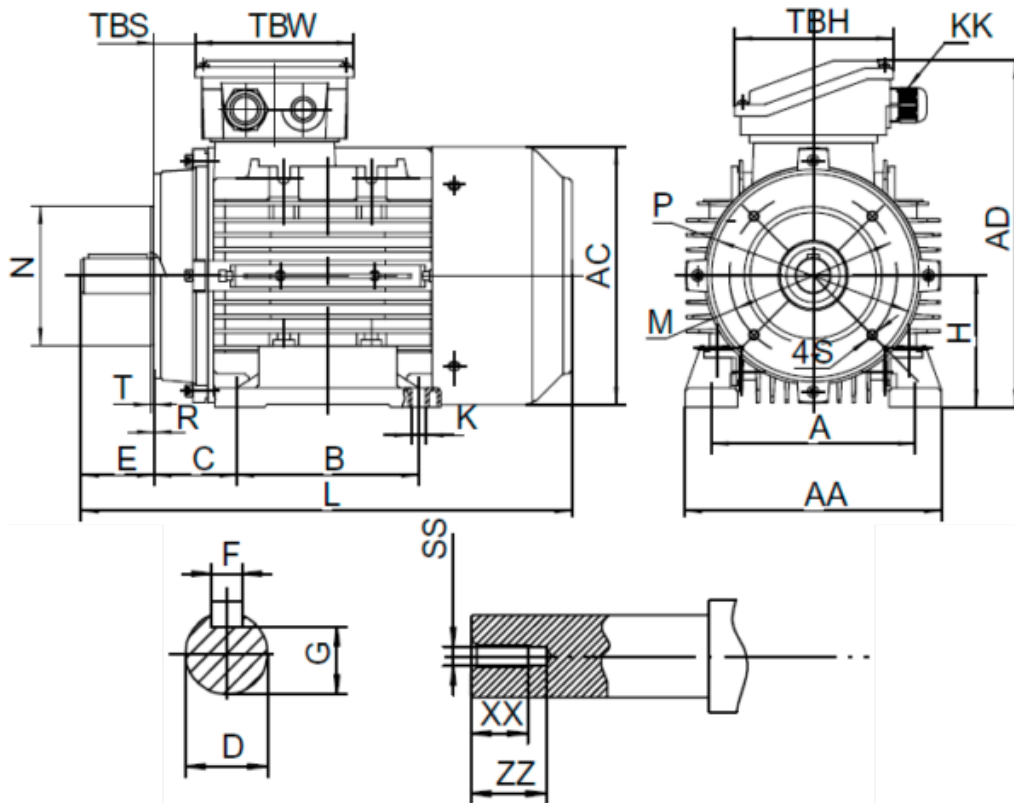

# Data Sheet

Article number: 25180110022640

Description: Kleedrive T3A 160M1-2 11.0kw 2800 rpm UL/CSA  
3x400/690V 50 HZ IP55 B34 Eff=91,2%

## Measures

A = 254	F = 12	R = 0	ZZ = 45
AA = 314	G = 37	S = M12	
AC = Ø314	H = 160	SS = M16	
AD = 391	HD = 231	T = 4	
B = 210	L = 616	TBH = 148	
C = 108	M = Ø215	TBS = 64	
D = Ø42	N = Ø180	TBW = 148	
E = 110	P = Ø250	XX = 36	